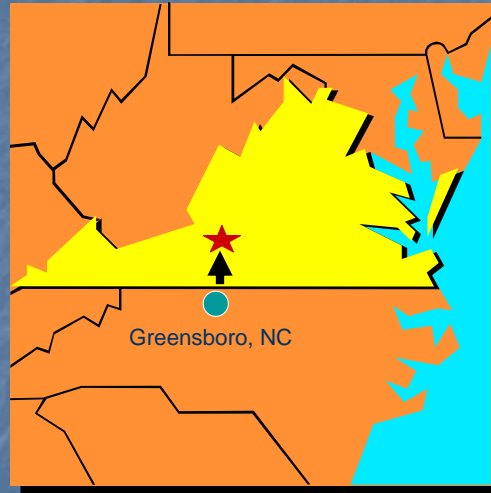

From Greensboro, NC...

- 95 road miles
- 2:00 driving time

★ Smith Mountain Lake

© Copyright 2006

www.MySmithMountainLake.com

6

Smith Mountain Lake is a 95 miles north of Greensboro, North Carolina. Drive time is a short 2 hours. As with Raleigh, Smith Mountain Lake is a popular second home destination for families in the Greensboro area.