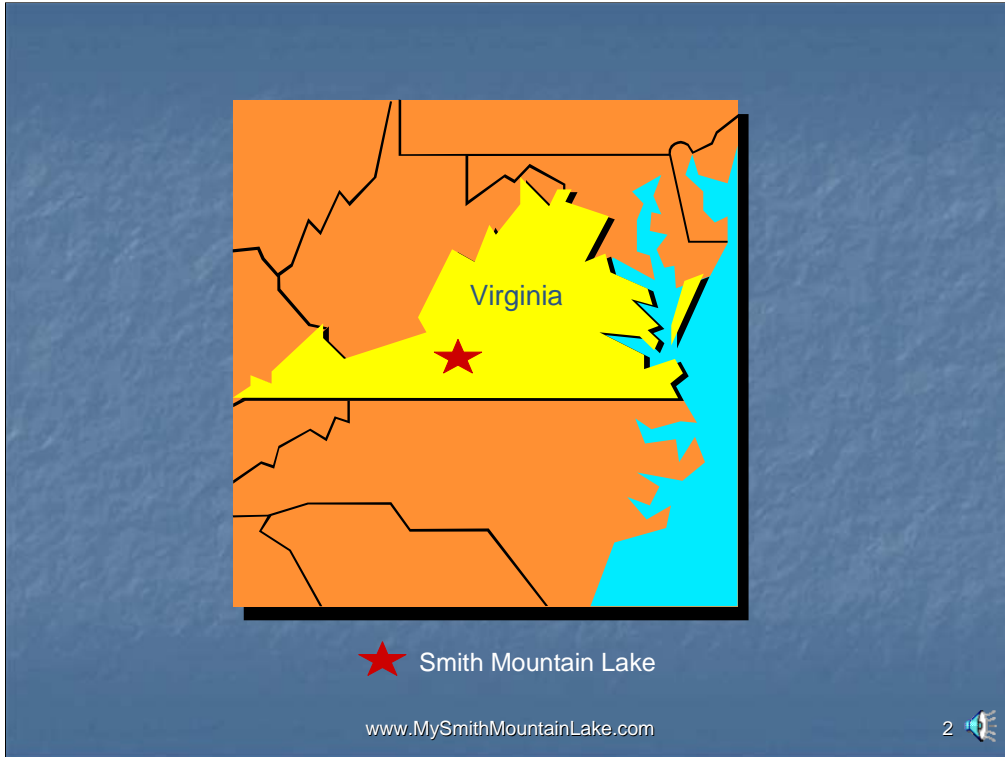

Where is Smith Mountain Lake?

- Location of Smith Mountain Lake (SML)
- Distance from Major Metropolitan Areas

© Copyright 2006

www.MySmithMountainLake.com

This presentation describe the location of Smith Mountain Lake and its location relative to several major metropolitan areas.

Smith Mountain Lake is located in the state of Virginia. The red star marks the location of Smith Mountain Lake in the central part of the state in the foot hills of the Appalachian Mountains.

From Washington, DC...

- 225 road miles
- 4:10 driving time

Aerial view of Smith Mountain Lake

★ Smith Mountain Lake

© Copyright 2006

www.MySmithMountainLake.com

3 

Smith Mountain Lake is located 225 miles southwest of the Washington, DC metropolitan area. Drive time is approximately 4 hours and 10 minutes.

From Richmond, VA...

- 155 road miles
- 3:00 driving time

★ Smith Mountain Lake

© Copyright 2006

www.MySmithMountainLake.com

4 

From Richmond, Virginia, the state's capital, Smith Mountain Lake is located 155 miles to the west. Appomattax, where the Civil War ended, is located along this route. Drive time is about 3 hours.