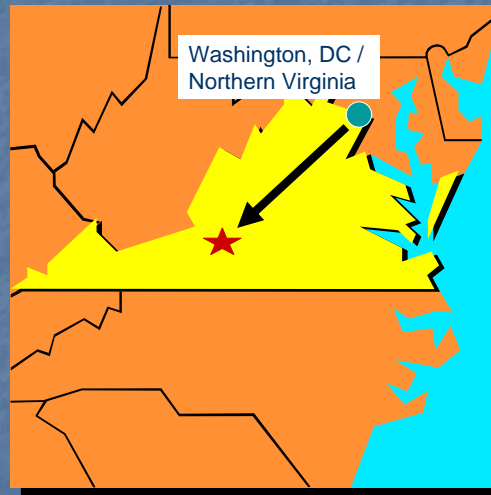

Where is Smith Mountain Lake?

- Location of Smith Mountain Lake (SML)
- Distance from Major Metropolitan Areas

© Copyright 2006

www.MySmithMountainLake.com

This presentation describe the location of Smith Mountain Lake and its location relative to several major metropolitan areas.

Smith Mountain Lake is located in the state of Virginia. The red star marks the location of Smith Mountain Lake in the central part of the state in the foot hills of the Appalachian Mountains.

From Washington, DC...

- 225 road miles
- 4:10 driving time

Aerial view of Smith Mountain Lake

★ Smith Mountain Lake

© Copyright 2006

www.MySmithMountainLake.com

3 

Smith Mountain Lake is located 225 miles southwest of the Washington, DC metropolitan area. Drive time is approximately 4 hours and 10 minutes.

From Richmond, VA...

- 155 road miles
- 3:00 driving time

★ Smith Mountain Lake

© Copyright 2006

www.MySmithMountainLake.com

4 

From Richmond, Virginia, the state's capital, Smith Mountain Lake is located 155 miles to the west. Appomattax, where the Civil War ended, is located along this route. Drive time is about 3 hours.