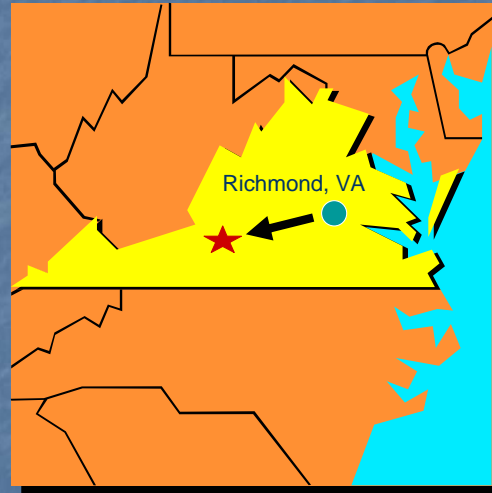

Smith Mountain Lake is located in the state of Virginia. The red star marks the location of Smith Mountain Lake in the central part of the state in the foot hills of the Appalachian Mountains.

From Washington, DC...

- 225 road miles
- 4:10 driving time

Aerial view of Smith Mountain Lake

★ Smith Mountain Lake

© Copyright 2006

www.MySmithMountainLake.com

3 

Smith Mountain Lake is located 225 miles southwest of the Washington, DC metropolitan area. Drive time is approximately 4 hours and 10 minutes.

From Richmond, VA...

- 155 road miles
- 3:00 driving time

★ Smith Mountain Lake

© Copyright 2006

www.MySmithMountainLake.com

4 

From Richmond, Virginia, the state's capital, Smith Mountain Lake is located 155 miles to the west. Appomattax, where the Civil War ended, is located along this route. Drive time is about 3 hours.

From Raleigh, NC...

- 145 road miles
- 3:00 driving time

★ Smith Mountain Lake

© Copyright 2006

www.MySmithMountainLake.com

5 

From Raleigh, North Carolina Smith Mountain Lake is located 145 miles to the northwest. Drive time is approximately 3 hours. Smith Mountain Lake is a popular second home destination for people who live in the Raleigh area.